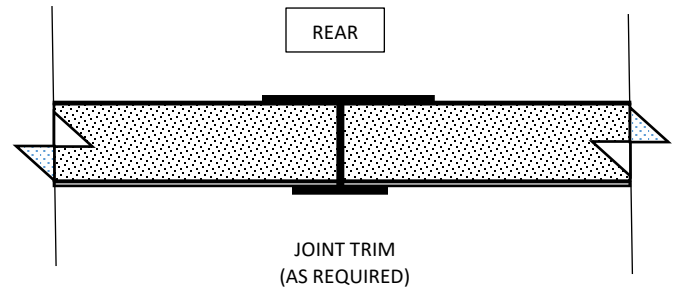

**NATURAL CORK TACKBOARD
SERIES 111**

TOP SECTION VIEW

NOT TO SCALE

PROJECT: ----		JOB #: ---	
DATE: --/--/----	DRAWN BY: WDS		SCALE: -
SUBMITTED FOR: --			
MANUFACTURED BY: OPTIMA COMPANIES 220 CHERRY STREET SHREWSBURY, MA 01545			
THIS DRAWING IS PROPRIETARY TO OPTIMA COMPANIES AND IS FURNISHED SUBJECT TO AN EXPRESSED AGREEMENT NOT TO USE OR DISCLOSE DIRECTLY OR INDIRECTLY, FOR PUBLIC PURPOSE. THIS LEGEND SHALL BE MARKED UPON ANY REPRODUCTION IN WHOLE OR IN PART HEREOF.		SHEET -	OF -