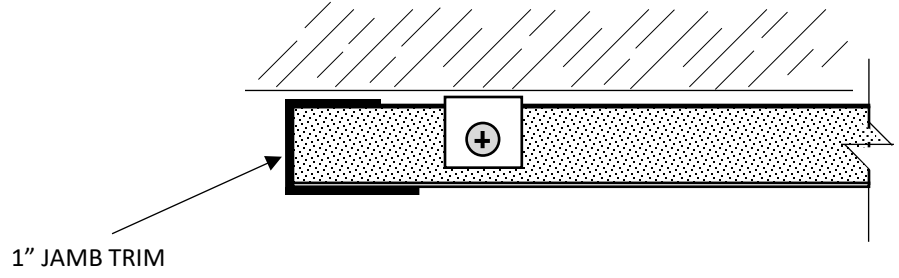

**NATURAL CORK TACKBOARD
SERIES 111**

TOP SECTION VIEW

NOT TO SCALE

PROJECT: ----		JOB #: ---	
DATE: --/--/----	DRAWN BY: WDS		SCALE: -
SUBMITTED FOR: --			
MANUFACTURED BY: OPTIMA COMPANIES 220 CHERRY STREET SHREWSBURY, MA 01545			
THIS DRAWING IS PROPRIETARY TO OPTIMA COMPANIES AND IS FURNISHED SUBJECT TO AN EXPRESSED AGREEMENT NOT TO USE OR DISCLOSE DIRECTLY OR INDIRECTLY, FOR PUBLIC PURPOSE. THIS LEGEND SHALL BE MARKED UPON ANY REPRODUCTION IN WHOLE OR IN PART HEREOF.		SHEET -	OF -